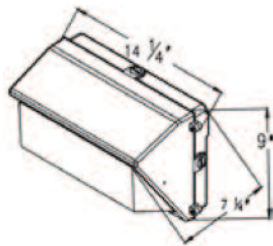

OUTDOOR fixtures

Ordering Guide Example

Series Lamp Type Watts Volts Options
WP9 PL 26 1 SE

reflect-a-light™

Wall Packs Series

Series	Lamp Type	Watts	Volts	Options
WP9	PL (compact fluorescent)	26	1=120	SE (photocell)
		32	2=277	WG (wire guard)
		42		
		52		
		64		
		84		