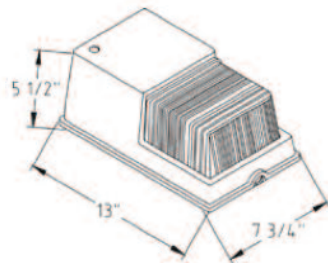

OUTDOOR fixtures

Ordering Guide Example

Series Lamp Type Watts Volts Options
 WP6 PL 26 1 SE

reflect-a-light™

Wall Packs Series

Series	Lamp Type	Watts	Volts	Options
WP6	PL (compact fluorescent)	26	1=120	SE (photocell)
		32	2=277	WG (wire guard)
		42		
		52		
		64		
		84		