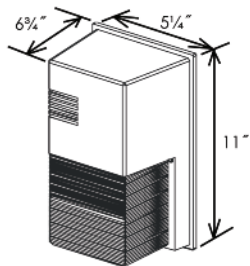

OUTDOOR fixtures

Ordering Guide Example

Series Lamp Type Watts Volts Options
WP5 PL 26 1 SE

reflect-a-light™

Wall Packs Series

Series	Lamp Type	Watts	Volts	Options
WP5	PL (compact fluorescent)	26	1=120	SE (photocell)
		32	2=277	
		42		