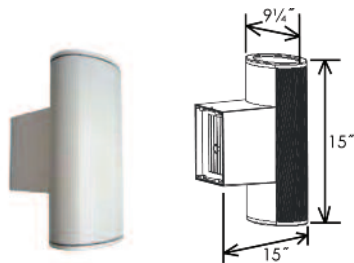

OUTDOOR fixtures

Ordering Guide Example

Series LampType Watts Volts Options
WP4 PL 84 1 WH

reflect-a-light™

Wall Packs Series

Series

WP4

Lamp Type

PL (compact fluorescent)

Watts

84

Volts

1=120

2=277

Options

WH (white finish)