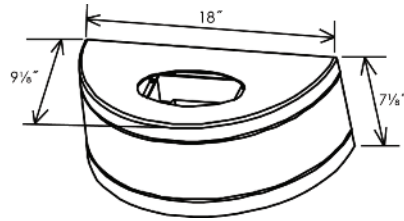

OUTDOOR fixtures

Ordering Guide Example

Series Lamp Type Watts Volts Options
WP23 PL 52 1 SE

reflect-a-light™

Wall Packs Series

Series	Lamp Type	Watts	Volts	Options
WP23	PL (compact fluorescent)	52	1=120	SE (photocell)
		64	2=277	WH (white finish)
		84		BL (black finish)
				BZ (bronze finish)