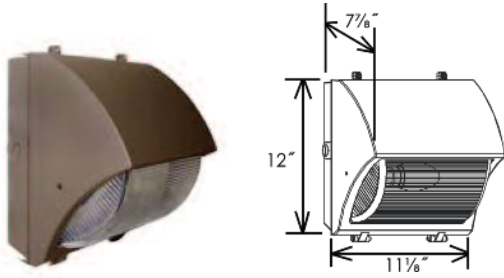

OUTDOOR fixtures

Ordering Guide Example

Series Lamp Type Watts Volts Options
 WP2 PL 26 1 SE

reflect-a-light™

Wall Packs Series

Series	Lamp Type	Watts	Volts	Options
WP2	PL (compact fluorescent)	26 - PL	1=120	SE (photocell)
	ID (Induction Lamp)	32 - PL	2=277	BL (black finish)
		40 - ID		WH (white finish)
		42 - PL		WG (wire guard)
		64 - PL		
		84 - PL		