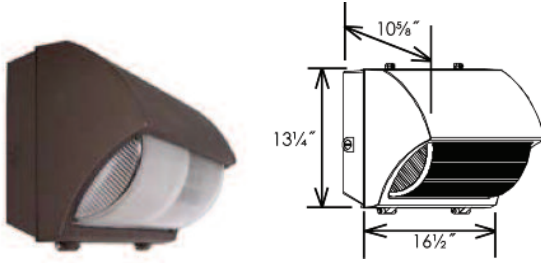

OUTDOOR fixtures

Ordering Guide Example

Series Lamp Type Watts Volts Options
 WP19 ID 80 1 SE

reflect-a-light™

Wall Packs Series

| Series | Lamp Type | Watts | Volts | Options |
|--------|---------------------|-------|----------------|-----------------------------------|
| WP19 | ID (induction lamp) | 80 | 1=120 2=277 | SE (photocell) WG (wire guard) |