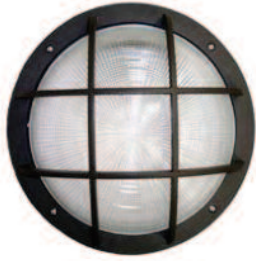

OUTDOOR fixtures

Ordering Guide Example

Series LampType Watts Volts Options
 WP15 PL 26 1 WH

reflect-a-light™

Wall Packs Series

Series	Lamp Type	Watts	Volts	Options
WP15	PL (compact fluorescent)	26 - PL	1=120	WH (white finish)
	ID (induction lamp)	32 - PL	2=277	BL (black finish)
		42 - PL		BZ (bronze finish)
		52 - PL		CL (clear lens)
		64 - PL		FL (frost lens)
		80 - ID		BU (battery back up)
84 - PL				