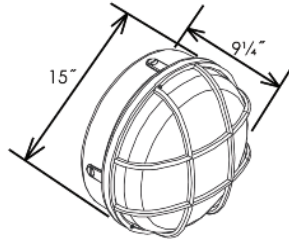

OUTDOOR fixtures

Ordering Guide Example

Series LampType Watts Volts Options
 WP15 PL 26 1 WH

reflect-a-light™

Wall Packs Series

Series	Lamp Type	Watts	Volts	Options
WP15	PL (compact fluorescent)	26 - PL	1=120	WH (white finish)
	ID (induction lamp)	32 - PL	2=277	BL (black finish)
		42 - PL		BZ (bronze finish)
		52 - PL		CL (clear lens)
		64 - PL		FL (frost lens)
		80 - ID		BU (battery back up)
84 - PL				