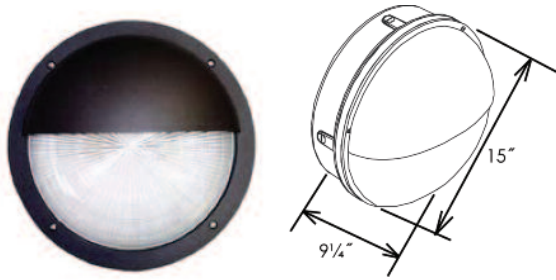

OUTDOOR fixtures

Ordering Guide Example

Series Lamp Type Watts Volts Options
WP14 PL 26 1 WH

reflect-a-light™

Wall Packs Series

Series	Lamp Type	Watts	Volts	Options
WP14	PL (compact fluorescent)	26 - PL	1=120	WH (white finish)
	ID (induction lamp)	32 - PL	2=277	BL (black finish)
		42 - PL		BZ (bronze finish)
		52 - PL		CL (clear lens)
		64 - PL		FL (frost lens)
		80 - ID		BU (battery back up)
84 - PL				