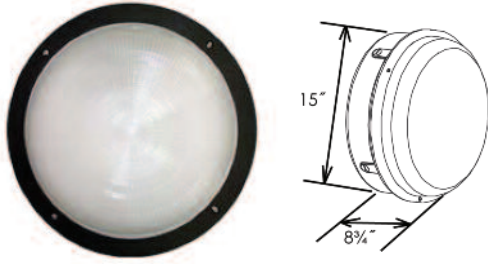

OUTDOOR fixtures

Ordering Guide Example

Series Lamp Type Watts Volts Options
 WP13 PL 42 1 WH

reflect-a-light™

Wall Packs Series

Series	Lamp Type	Watts	Volts	Options
WP13	PL (compact fluorescent)	26 - PL	1=120	WH (white finish)
	ID (induction lamp)	32 - PL	2=277	BL (black finish)
		42 - PL		BZ (bronze finish)
		52 - PL		CL (clear lens)
		64 - PL		FL (frost lens)
		80 - ID		BU (battery back up)
84 - PL				