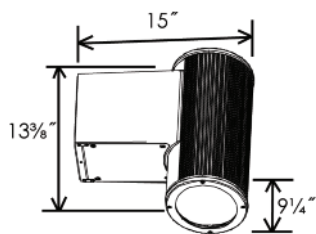

OUTDOOR fixtures

Ordering Guide Example

Series Lamp Type Watts Volts Options
WP12 PL 42 1 WH

reflect-a-light™

Wall Packs Series

Series

WP12

Lamp Type

PL (compact fluorescent)

Watts

42

Volts

1=120

2=277

Options

WH (white finish)

BL (black finish)

BZ (bronze finish)