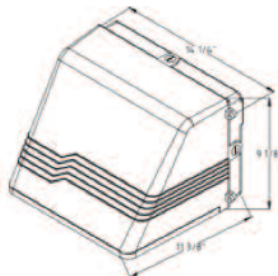

OUTDOOR fixtures

Ordering Guide Example

Series Lamp Type Watts Volts Options
WP10 PL 26 1 SE

reflect-a-light™

Wall Packs Series

Series	Lamp Type	Watts	Volts	Options
WP10	PL (compact fluorescent)	26	1=120	SE (photocell)
		32	2=277	WG (wire guard)
		42		VS (vertical swivel mount)
		52		
		64		
		84		