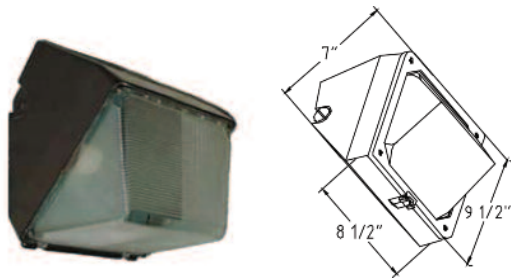

OUTDOOR fixtures

Ordering Guide Example

Series Lamp Type Watts Volts Options
WP1 PL 26 1 PC

reflect-a-light™

Wall Packs Series

Series	Lamp Type	Watts	Volts	Options
WP1	PL (compact fluorescent)	26	1=120	PC (poly carb lens)
		32	2=277	SE (photocol)
		42		BL (black finish)
				WH (white finish)