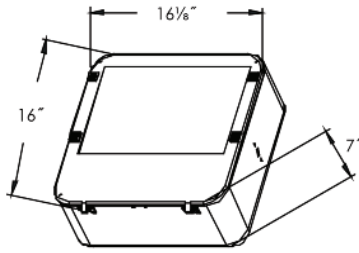

OUTDOOR fixtures

Ordering Guide Example

Series Lamp Type Watts Volts Options
FL7 ID 80 1 SE

reflect-a-light™

Flood Lighting Series

Series	Lamp Type	Watts	Volts	Options
FL7	ID (induction lamp)	80	1=120 2=277	SE (photocell) WG (wire guard)