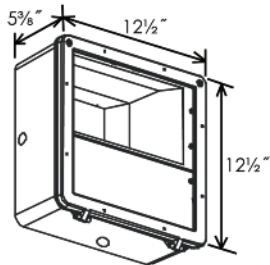

OUTDOOR fixtures

Ordering Guide Example

Series Lamp Type Watts Volts Options
FL6 ID 40 1 SE

reflect-a-light™

Flood Lighting Series

Series	Lamp Type	Watts	Volts	Options
FL6	ID (induction lamp)	40	1=120 2=277	SE (photocell) WG (wire guard)