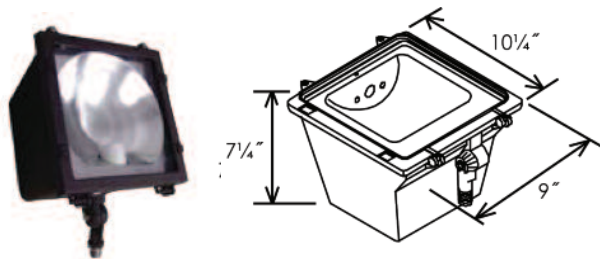

OUTDOOR fixtures

Ordering Guide Example

Series Lamp Type Watts Volts Options
FL5 LD 25 1 SE

reflect-a-light™

Flood Lighting Series

Series	Lamp Type	Watts	Volts	Options
FL5	LD (LED)	25	1=120	SE (photocell)
		50	2=277	WG (wire guard)