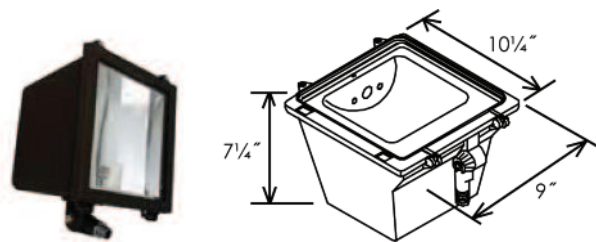

OUTDOOR fixtures

Ordering Guide Example

Series Lamp Type Watts Volts Options
FL4 PL 26 1 SE

reflect-a-light™

Flood Lighting Series

| Series | Lamp Type | Watts | Volts | Options |
|--------|--------------------------|-------|-------|-----------------|
| FL4 | PL (compact fluorescent) | 26 | 1=120 | SE (photocell) |
| | | 32 | 2=277 | WG (wire guard) |
| | | 42 | | |
| | | 52 | | |
| | | 64 | | |
| | | 84 | | |