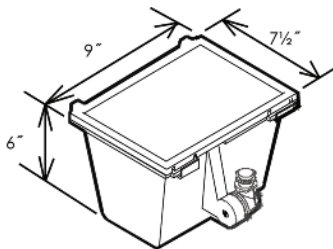

OUTDOOR fixtures

Ordering Guide Example

Series Lamp Type Watts Volts Options
FL3 PL 26 1 SE

reflect-a-light™

Flood Lighting Series

Series	Lamp Type	Watts	Volts	Options
FL3	PL (compact fluorescent)	26	1=120	SE (photocell)
		32	2=277	WG (wire guard)
		42		