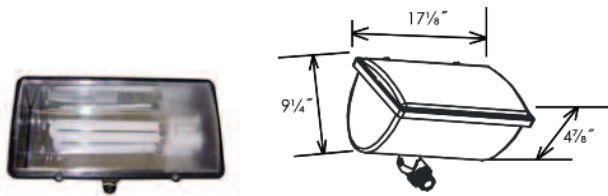

OUTDOOR fixtures

Ordering Guide Example

Series Lamp Type Watts Volts Options
FL1 PL 13 1 SE

reflect-a-light™

Flood Lighting Series

Series	Lamp Type	Watts	Volts	Options
FL1	PL (compact fluorescent)	13	1=120	SE (photocell)
		26	2=277	