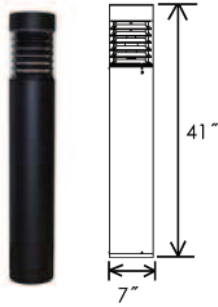

OUTDOOR fixtures

Ordering Guide Example

Series LampType Watts Volts Options
BS5 PL 42 1 MK1

reflect-a-light™

Bollard Lighting Series

Series	Lamp Type	Watts	Volts	Options
BS5	PL (compact fluorescent)	42	1=120	MK1 (mounting kit 4" anchor bolts)
		57	2=277	MK2 (mounting kit 12" anchor bolts) MK3 (mounting kit 15" anchor bolts) BL (black finish)