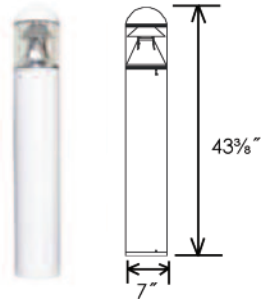

OUTDOOR fixtures

Ordering Guide Example

Series Lamp Type Watts Volts Options
BS3 PL 42 1 MK1

reflect-a-light™

Bollard Lighting Series

Series	Lamp Type	Watts	Volts	Options
BS3	PL (compact fluorescent)	42	1=120	MK1 (mounting kit 4" anchor bolts)
		57	2=277	MK2 (mounting kit 12" anchor bolts) MK3 (mounting kit 15" anchor bolts) WH (white finish) BL (black finish) BZ (bronze finish)