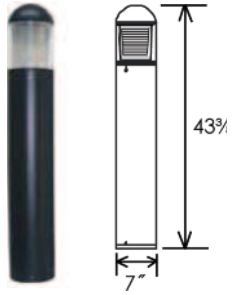

OUTDOOR fixtures

Ordering Guide Example

Series LampType Watts Volts Options
 BS1 PL 42 1 MK1

reflect-a-light™

Bollard Lighting Series

Series	Lamp Type	Watts	Volts	Options
BS1	PL (compact fluorescent)	42	1=120	MK1 (mounting kit 4" anchor bolts)
		57	2=277	MK2 (mounting kit 12" anchor bolts) MK3 (mounting kit 15" anchor bolts) WH (white finish) BL (black finish) BZ (bronze finish)