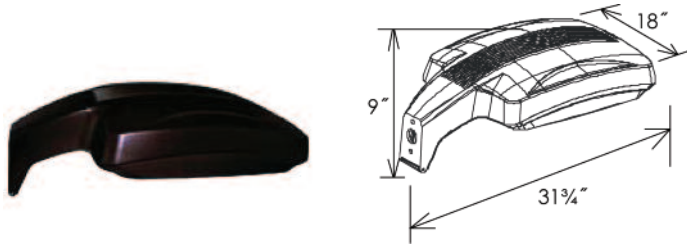

OUTDOOR fixtures

Ordering Guide Example

Series Lamp Type Watts Volts Options
AL4 ID 120 1

reflect-a-light™

Area Lighting Series

Series	Lamp Type	Watts	Volts	Options
AL4	ID (induction lamp)	120	1=120 2=277	N/A