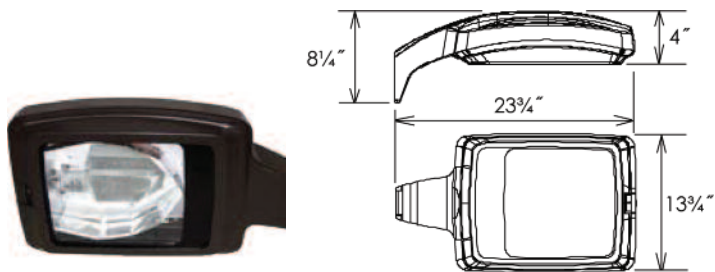

OUTDOOR fixtures

Ordering Guide Example
 Series Lamp Type Watts Volts Options
 AL3 LD 25 1

reflect-a-light™

Area Lighting Series

Series	Lamp Type	Watts	Volts	Options
AL3	LD (LED)	25	1=120	N/A
		50	2=277	