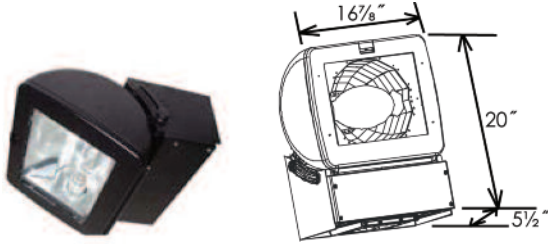

OUTDOOR fixtures

Ordering Guide Example

Series Lamp Type Watts Volts Options
 AL2 ID 80 1 PM1

reflect-a-light™

Area Lighting Series

Series	Lamp Type	Watts	Volts	Options
AL2	ID (induction lamp)	80	1=120 2=277	PM1 (pole mount bracket 1 fixture) PM2 (pole mount bracket 2 fixtures) PM3 (pole mount bracket 3 fixtures) PM4 (pole mount bracket 4 fixtures)